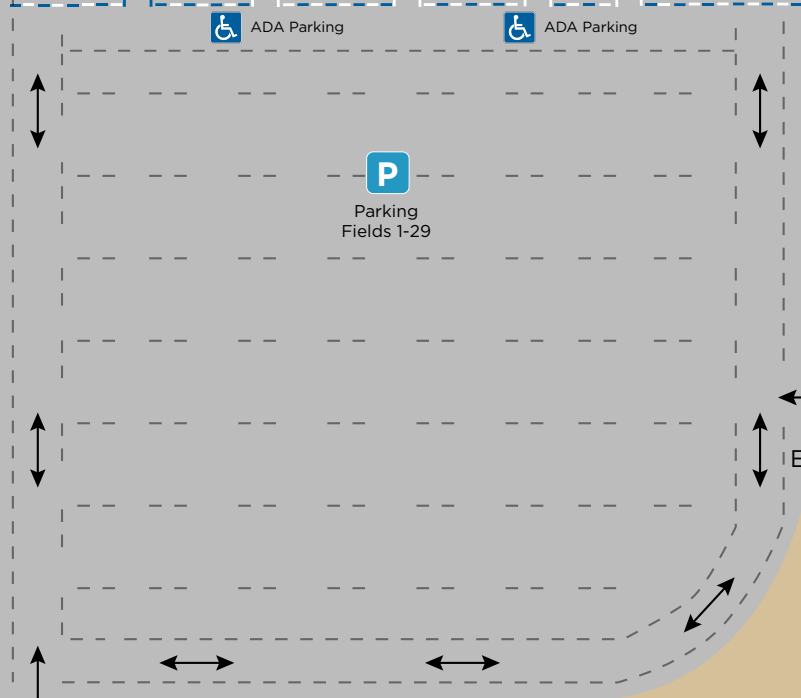

MYRTLE AVENUE
NO PARKING

OAK ROAD

Enter/Exit

Enter/Exit

Enter
Exit

MYRTLE AVE →

Enter

edpsoccer.com/spring-classic