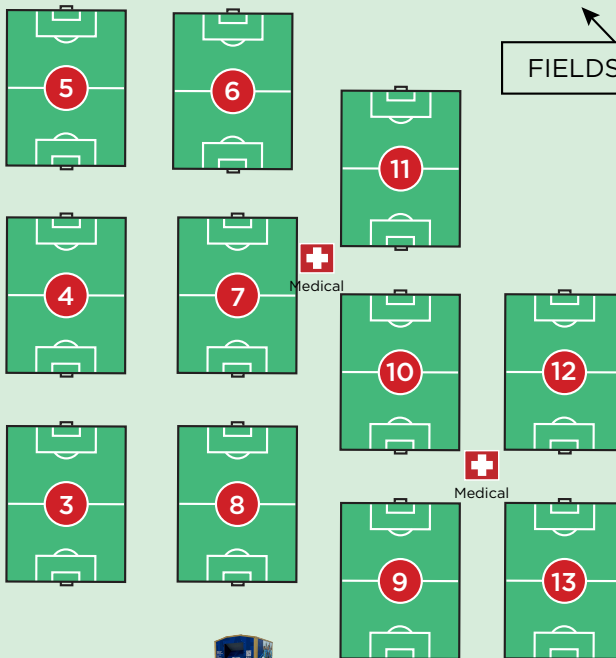

Tuckahoe Turf Farms

EDP Spring Classic | 8U-19U Boys

Saturday & Sunday, March 21-22, 2026

401 North Myrtle, Hammonton, NJ 08037

WALKER ROAD

FIELDS 1-29

FIELDS 30-49

KEY

- 11v11 FIELDS
- 9v9 FIELDS
- 7v7 FIELDS
- RESTROOMS
- RED PARKING
- BLUE PARKING
- GREEN PARKING
- ADA PARKING
- MEDICAL